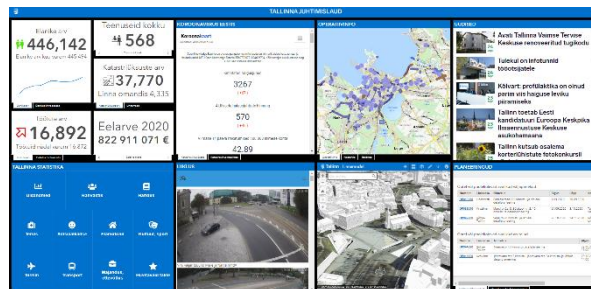

TALLINN E-GOVERNANCE

Tallinn

Tallinn Planning Register

Operational Information System

Parking management

Tallinn City e-democracy solutions

Tallinn Dashboard

Tallinn 3D

[FREE DEMO](#)

SAVING LIVES BY SATELLITE

SPACE BASED INFRASTRUCTURE DEFORMATION MONITORING

Disaster early warning with satellite radar ground motion detection.
Keep citizens safe. Frequent, cost effective infrastructure monitoring