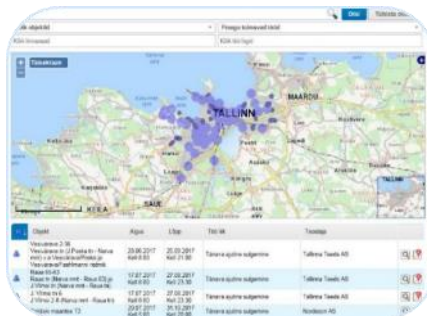

TALLINNOVATION

SPACE FOR DIGITAL CITIES

Toomas Türk
Chief of Innovation
City of Tallinn, Estonia

ESTONIA TALLINN

population: 1,3 million
area: 45,339 km²
currency: Euro
member of: EU, NATO, WTO,
OECD, DIGITAL 5
ICT sector: 7% of GDP

Estonia became a full member of European Space Agency (ESA) on September 1st, 2015.

Two years later we welcome the opportunity to launch ESA Business Incubation Centre (ESA BIC) Estonia with incubation offices in Tallinn and Tartu.

TALLINN E-GOVERNANCE

Tallinn

Tallinn Planning Register

Operational Information System

Parking management

Tallinn City e-democracy solutions

Tallinn Dashboard

Tallinn 3D